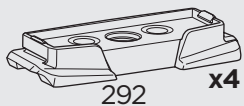

 +  **7 kg**  
**15,4 lbs** = **Max: 100 kg**  
**/ 220 lbs**

  **80 km/h**  
**50 Mph** 

 +  **14 kg**  
**30,8 lbs** = **Max: 150 kg**  
**/ 330 lbs**

ISO 11154-E

This kit is only for vehicles with fixpoint mounting.

**i**

1

x4

2

x4

3

x4

4