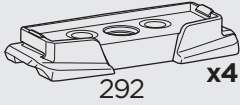

 +  **7 kg**  
**15,4 lbs** = **Max: 100 kg**  
**/ 220 lbs**

  **80 km/h**  
**50 Mph** 

 +  **14 kg**  
**30,8 lbs** = **Max: 150 kg**  
**/ 330 lbs**

ISO 11154-E

This kit is only for vehicles with fixpoint mounting.

**i**

1

x4

2

x4

3

x4

4

x4

This kit is only for vehicles with fixpoint mounting.

**1**  
KIT

**i**

1

x8

2

x8