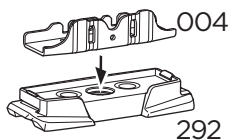

 +  **7 kg**  
**15,4 lbs** = **Max: 100 kg**  
**/ 220 lbs**

  **80 km/h**  
**50 Mph** 

 +  **14 kg**  
**30,8 lbs** = **Max: 150 kg**  
**/ 330 lbs**

ISO 11154-E

This kit is only for vehicles with fixpoint mounting.

**i**

1

x4

2

x4

3

x4

4