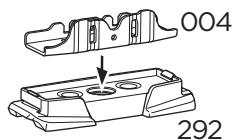

 +  **7 kg**  
**15,4 lbs** = **Max: 100 kg**  
**/ 220 lbs**

  **80 km/h**  
**50 Mph** 

 +  **14 kg**  
**30,8 lbs** = **Max: 150 kg**  
**/ 330 lbs**

ISO 11154-E

This kit is only for vehicles with fixpoint mounting.

**i**

1

x4

2

x4

3

x4

4