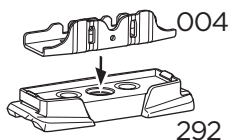

 +  **7 kg**  
**15,4 lbs** = **Max: 100 kg**  
**/ 220 lbs**

  **80 km/h**  
**50 Mph** 

 +  **14 kg**  
**30,8 lbs** = **Max: 150 kg**  
**/ 330 lbs**

ISO 11154-E

This kit is only for vehicles with fixpoint mounting.

**i**

1

x4

2

x4

3

x4

4