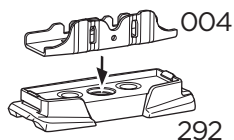

 +  **7 kg**  
**15,4 lbs** = **Max: 100 kg**  
**/ 220 lbs**

  **80 km/h**  
**50 Mph** 

 +  **14 kg**  
**30,8 lbs** = **Max: 150 kg**  
**/ 330 lbs**

ISO 11154-E

This kit is only for vehicles with fixpoint mounting.

**i**

1

x4

2

x4

3

x4

4